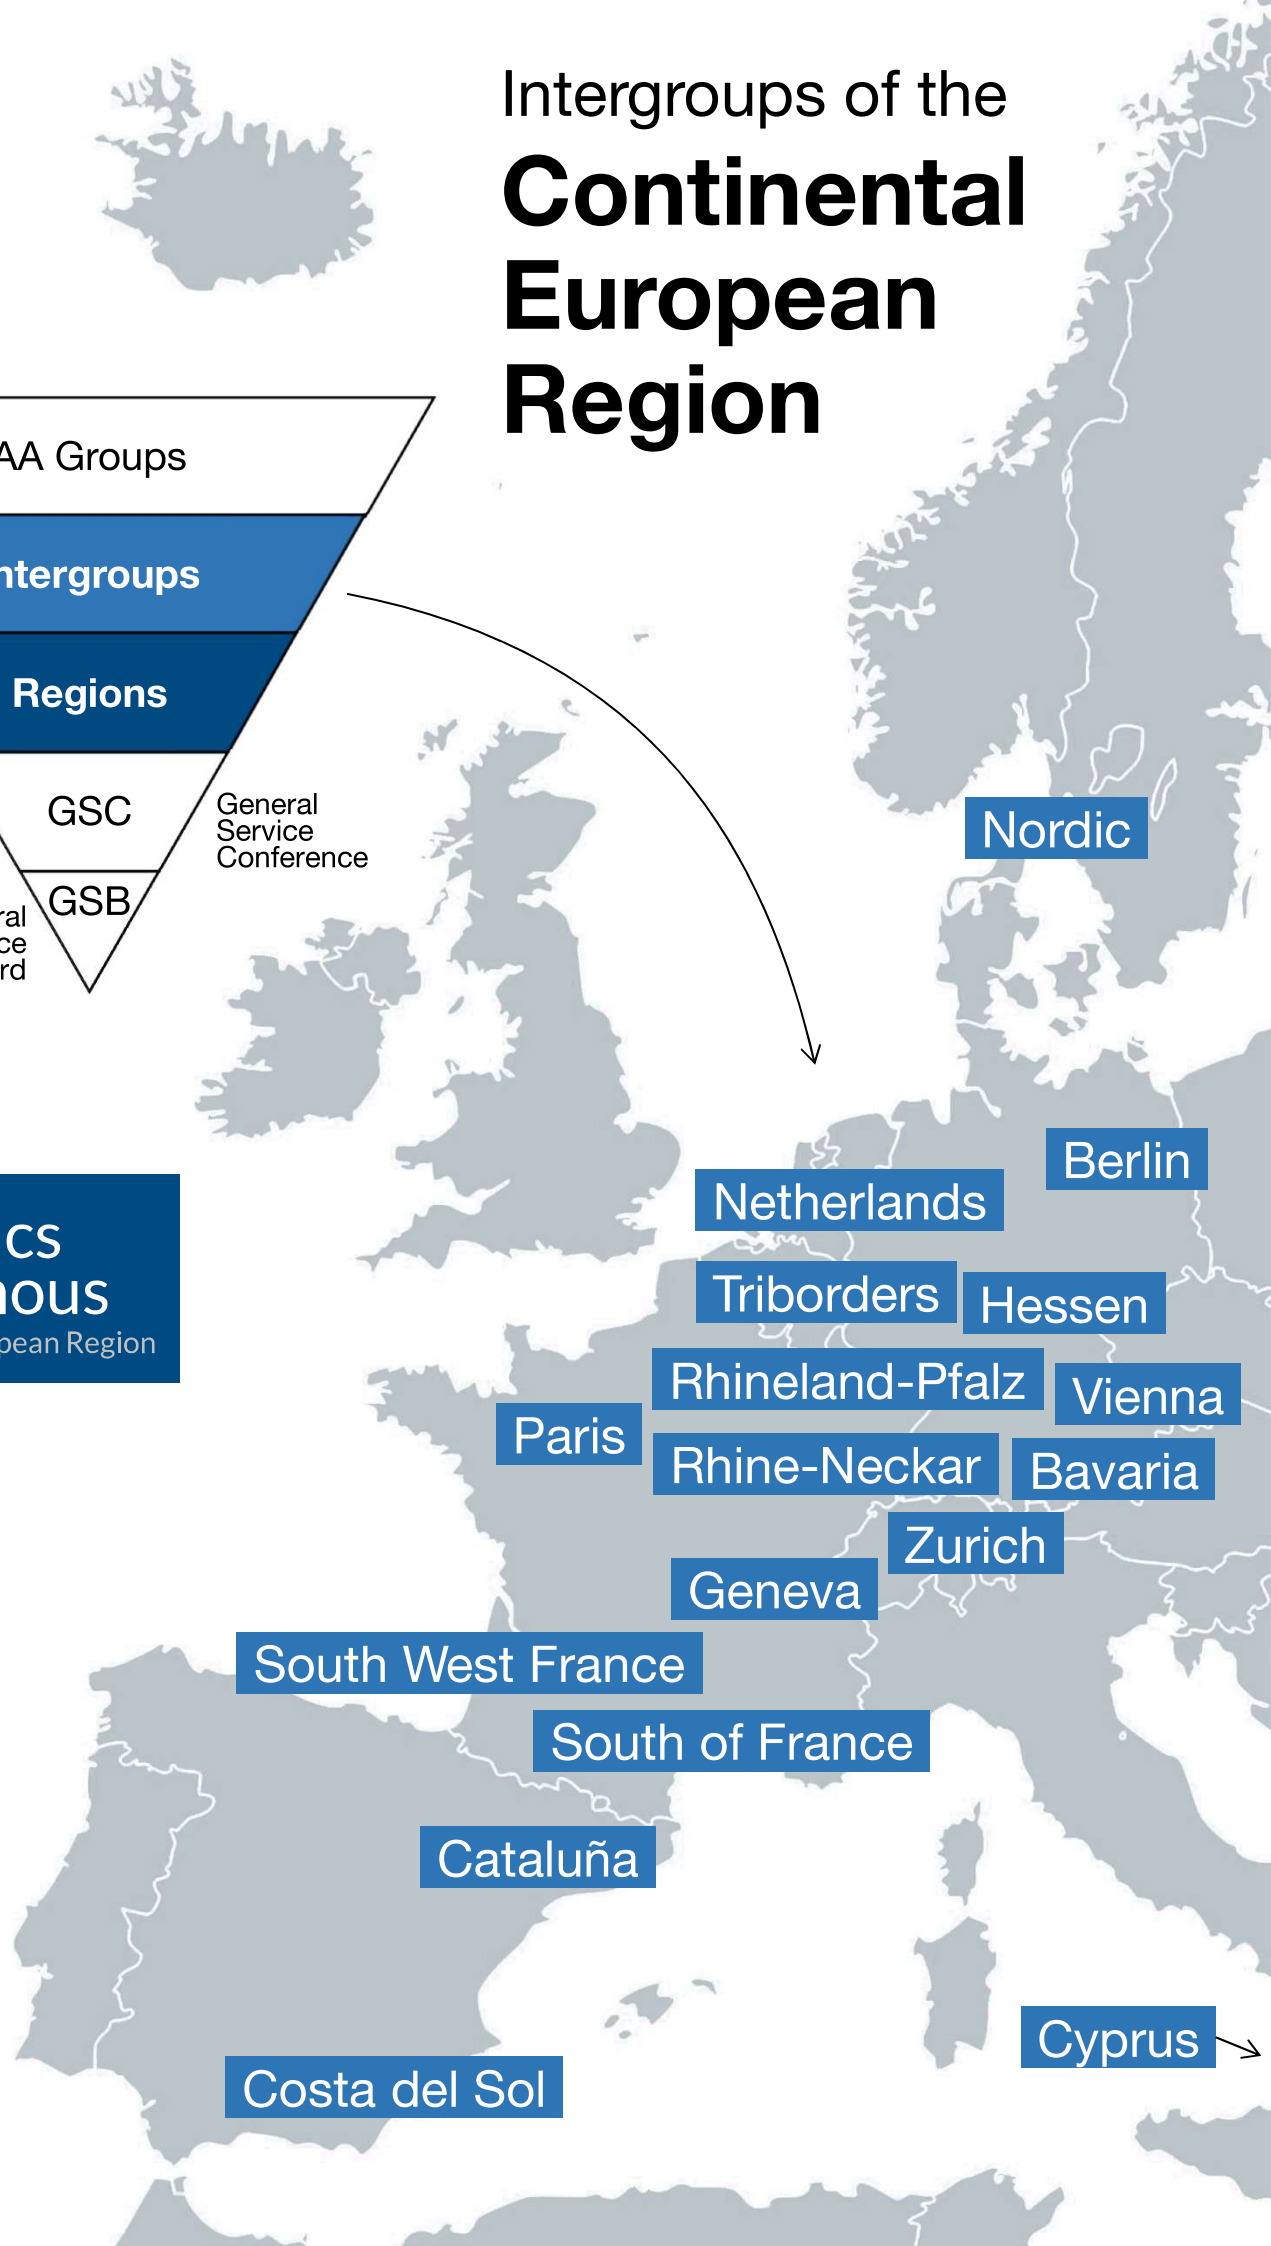

Intergroups of the Continental European Region

Alcoholics Anonymous
Continental European Region

Nordic

Berlin

Netherlands

Triborders

Hessen

Rhineland-Pfalz

Vienna

Paris

Rhine-Neckar

Bavaria

Geneva

Zurich

South West France

South of France

Cataluña

Costa del Sol

Cyprus