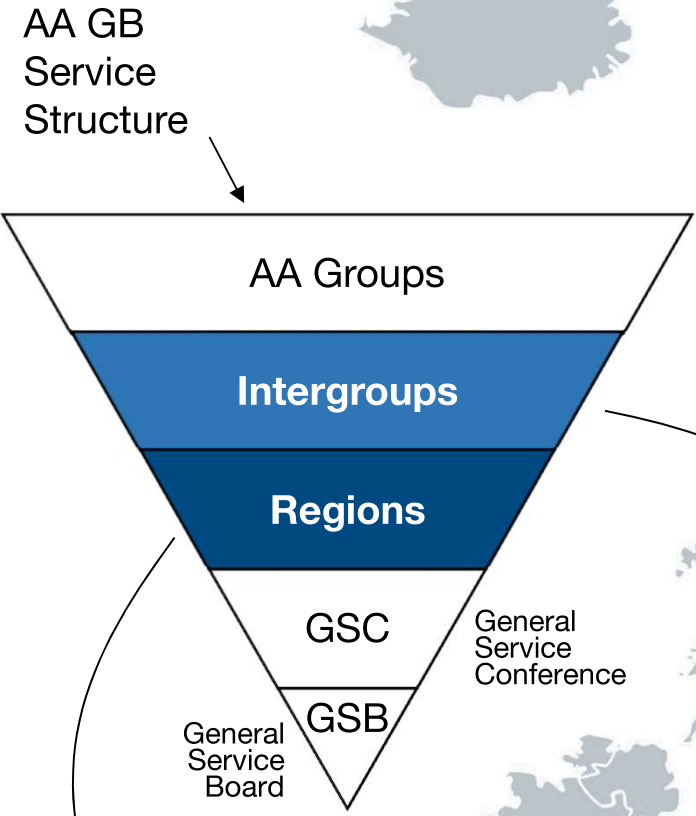

Intergroups of the Continental European Region

Alcoholics Anonymous
Continental European Region

Nordic

Berlin

Netherlands

Triborders

Hessen

Rhineland-Pfalz

Vienna

Paris

Rhine-Neckar

Bavaria

Geneva

Zurich

South West France

South of France

Cataluña

Costa del Sol

Cyprus